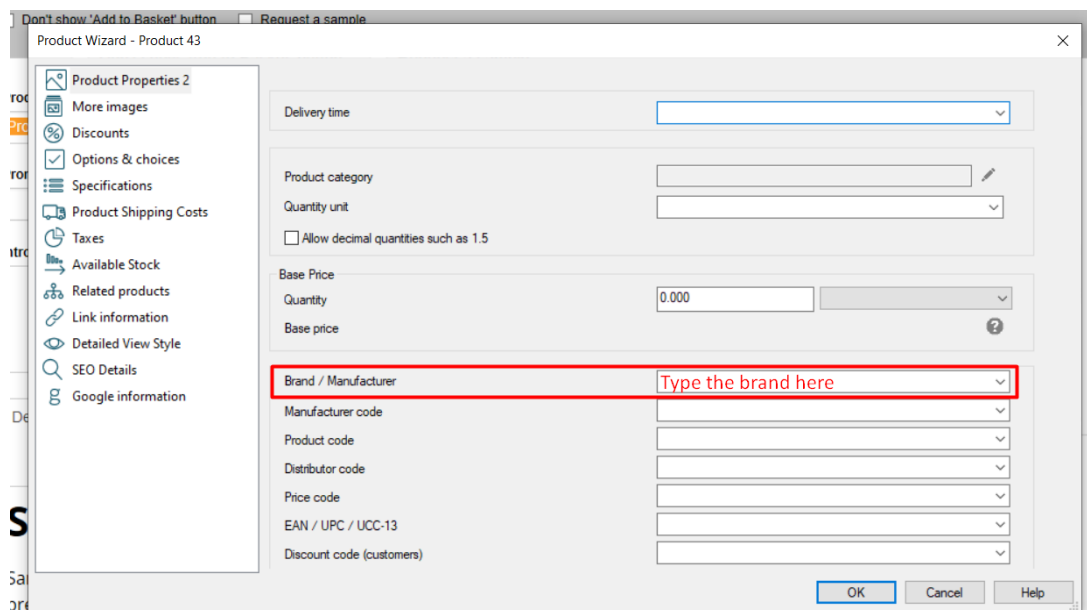

How to Populate "Shop by Brand" page and how to turn it off?

Elenor A. - 2021-12-27 - Website und Produkte

Shop by Brand is a special page supported in ShopFactory 9/10 Gold product which will allow your customers to shop by manufacturer or by brand.

Please note that your Hosting account must have PHP enabled for this function to work properly.

To populate this page, please follow this procedure:

- Open your shop in ShopFactory
- Add your products, click Properties
- Assign a manufacturer name for each group of product
- Enter name of brand in Brand/Manufacturer field

*** Do this for all other products in your shop.

- Click Ok
- Publish your shop.

NOTE: Your Host/server must support PHP for this feature to work - the brands will be auto-populated once the shop is uploaded online. Local and internal preview will not show the