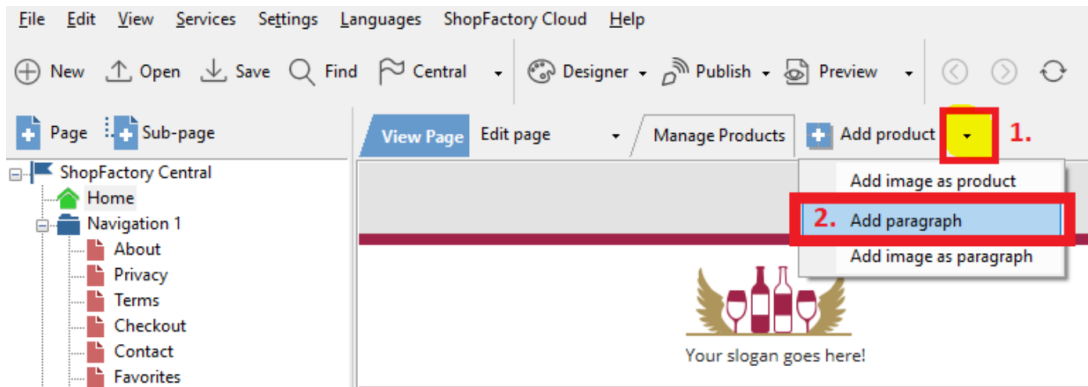

- Select the image you want to use for your paragraph
- In the product properties, locate the image editing toolbar and click on the “**Link to another page or website**” button