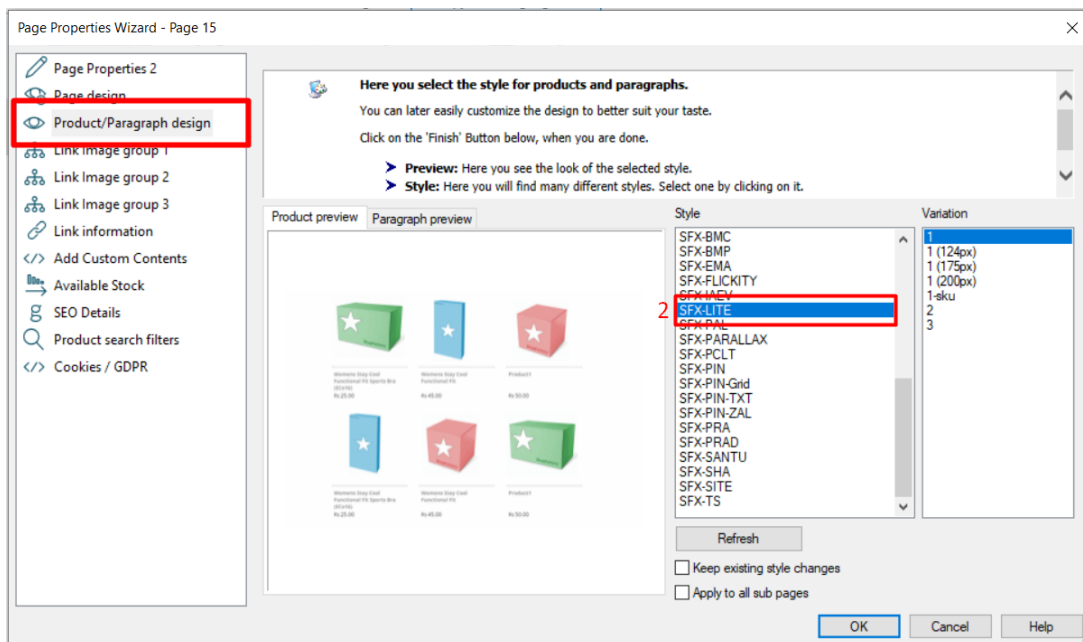

Adding Paragraphs/Products as Linked Images

Jobelle C. - 2021-11-16 - Pages and Products

In ShopFactory, you can have image links using Paragraph/Product with column-display productloop style. This is commonly used to feature pages and products or add quick links to a category or a product.

For example, on your homepage, you can feature products or categories that are linked to a specific page in the shop or to an external website.

This can be done by adding paragraphs with linked image using a column-display product style such as **SFX-PAL, SFX-LITE, SFX-PIN**

- Open your shop in ShopFactory

- At the left tree menu, select the page you want to add paragraph links -> right-click and select a **"Product/Paragraph style"** -> choose any grid display such as *SFX-LITE* variation 1 -> click OK.

- Now, click on Add Product dropdown arrow, select -> **"Add Paragraph"**