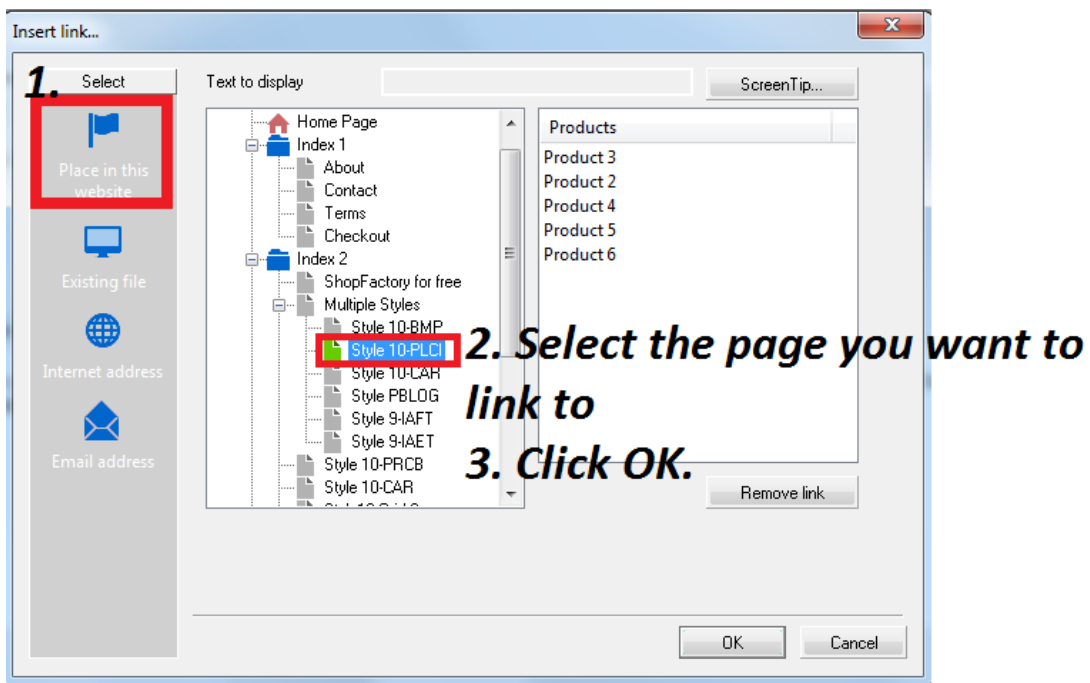

*Repeat above steps for all other paragraph links.