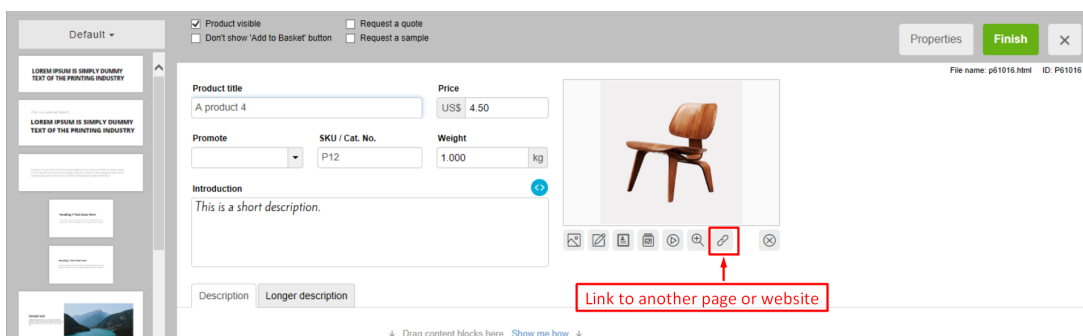

- Open your shop in ShopFactory

- At the left tree menu, select the page you want to add paragraph links -> right-click and select a **"Product/Paragraph style"** -> choose any grid display such as *SFX-LITE* variation 1 -> click OK.

- Now, click on Add Product dropdown arrow, select -> **"Add Paragraph"**

- Select the image you want to use for your paragraph
- In the product properties, locate the image editing toolbar and click on the “**Link to another page or website**” button