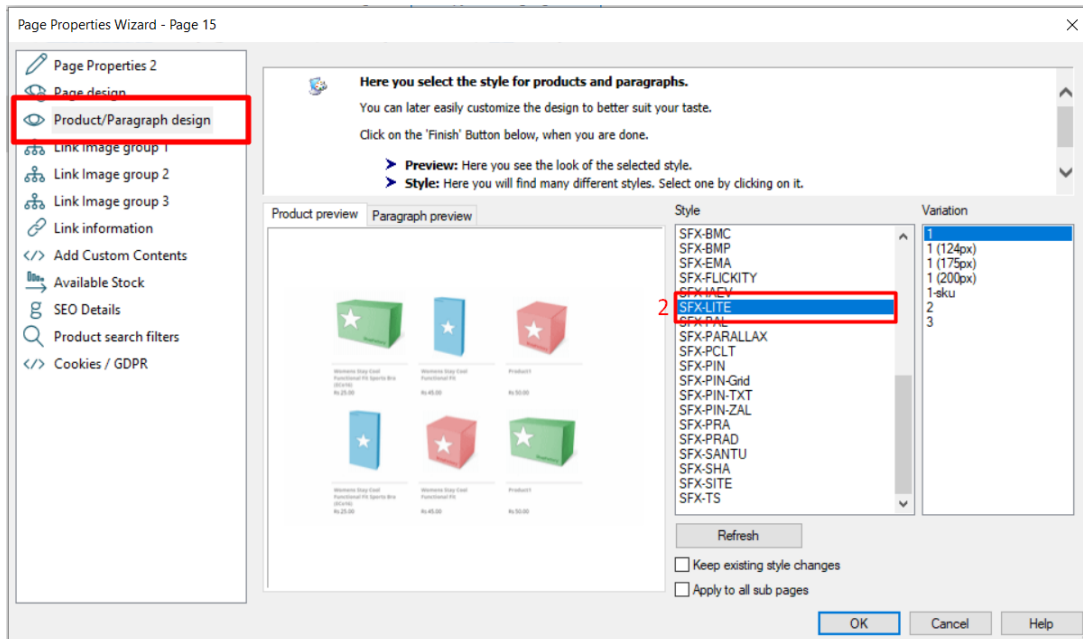

Adding Paragraphs/Products as Linked Images

Jobelle C. - 2021-11-16 - Pages and Products

In ShopFactory, you can have image links using Paragraph/Product with column-display productloop style. This is commonly used to feature pages and products or add quick links to a category or a product.

For example, on your homepage, you can feature products or categories that are linked to a specific page in the shop or to an external website.

This can be done by adding paragraphs with linked image using a column-display product style such as **SFX-PAL, SFX-LITE, SFX-PIN**

- Open your shop in ShopFactory

- At the left tree menu, select the page you want to add paragraph links -> right-click and select a **"Product/Paragraph style"** -> choose any grid display such as *SFX-LITE* variation 1 -> click OK.

- Now, click on Add Product dropdown arrow, select -> **"Add Paragraph"**