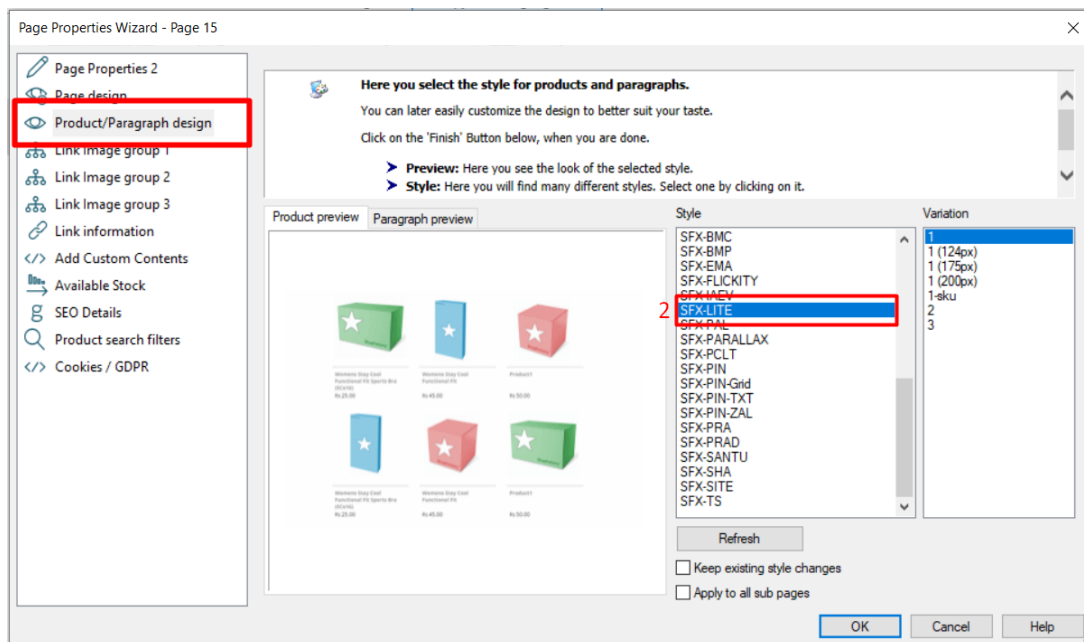

Adding Paragraphs/Products as Linked Images

Jobelle C. - 2021-11-16 - Pages and Products

In ShopFactory, you can have image links using Paragraph/Product with column-display productloop style. This is commonly used to feature pages and products or add quick links to a category or a product.

For example, on your homepage, you can feature products or categories that are linked to a specific page in the shop or to an external website.

This can be done by adding paragraphs with linked image using a column-display product style such as **SFX-PAL, SFX-LITE, SFX-PIN**

- Open your shop in ShopFactory

- At the left tree menu, select the page you want to add paragraph links -> right-click and select a **"Product/Paragraph style"** -> choose any grid display such as *SFX-LITE* variation 1 -> click OK.

- Now, click on Add Product dropdown arrow, select -> **"Add Paragraph"**