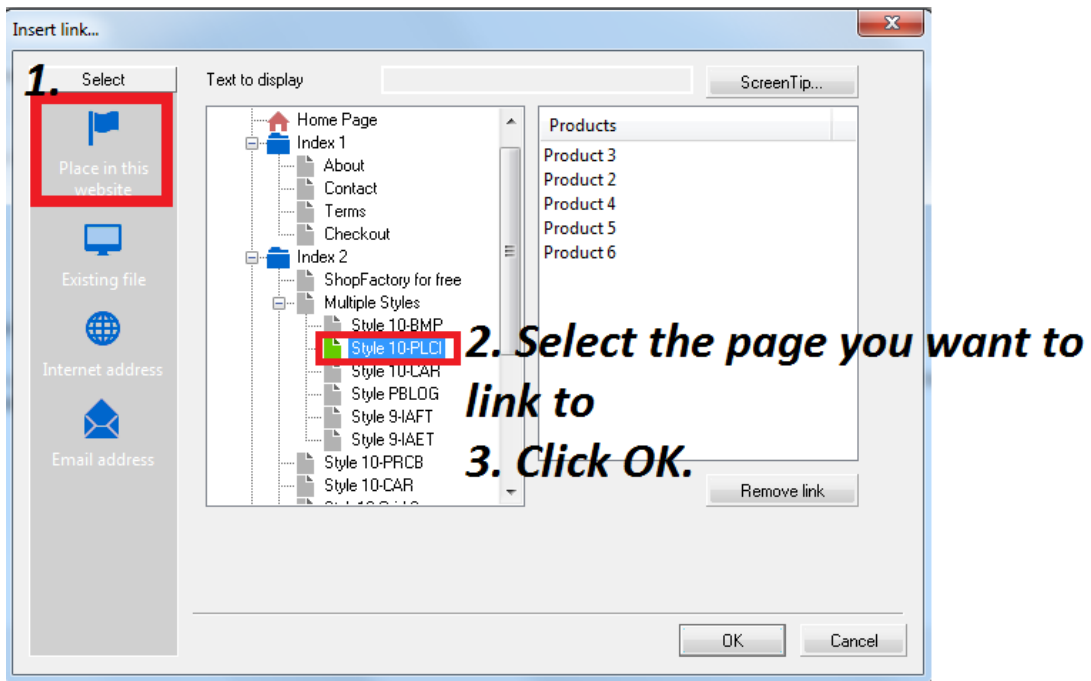

*Repeat above steps for all other paragraph links.