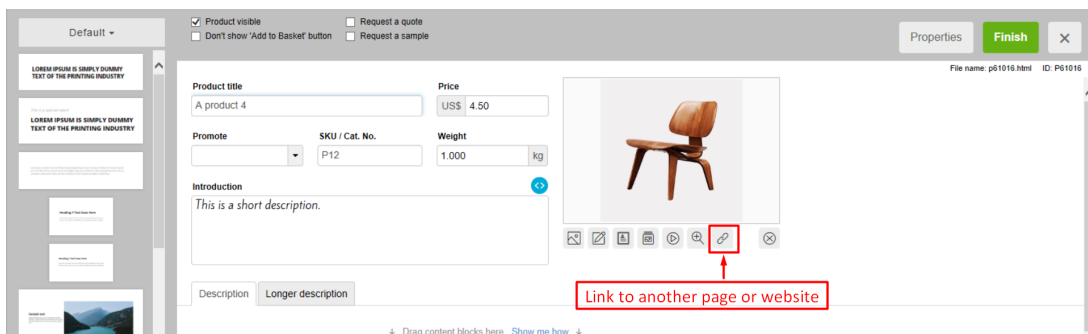

- Open your shop in ShopFactory

- At the left tree menu, select the page you want to add paragraph links -> right-click and select a **"Product/Paragraph style"** -> choose any grid display such as *SFX-LITE* variation 1 -> click OK.

- Now, click on Add Product dropdown arrow, select -> **"Add Paragraph"**

- Select the image you want to use for your paragraph
- In the product properties, locate the image editing toolbar and click on the “**Link to another page or website**” button