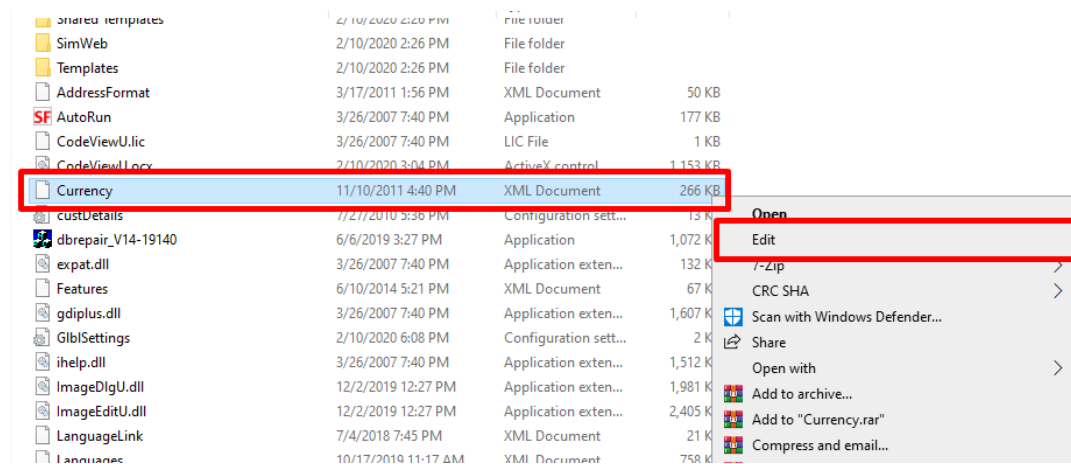

6. The Currency.xml file will open in **Notepad** as plain text.

7. Click inside the text area in Notepad and then press **CTRL+Home** simultaneously so you are able to start from the top-most part of the text.

- Click 'Edit' menu » select 'Replace'

As an example, we are changing **NKr** to **NOK**.

- You will see the 'Find and Replace' dialog box, type **NKr** in the Find what: box

- Type **NOK** within the Replace with: box.