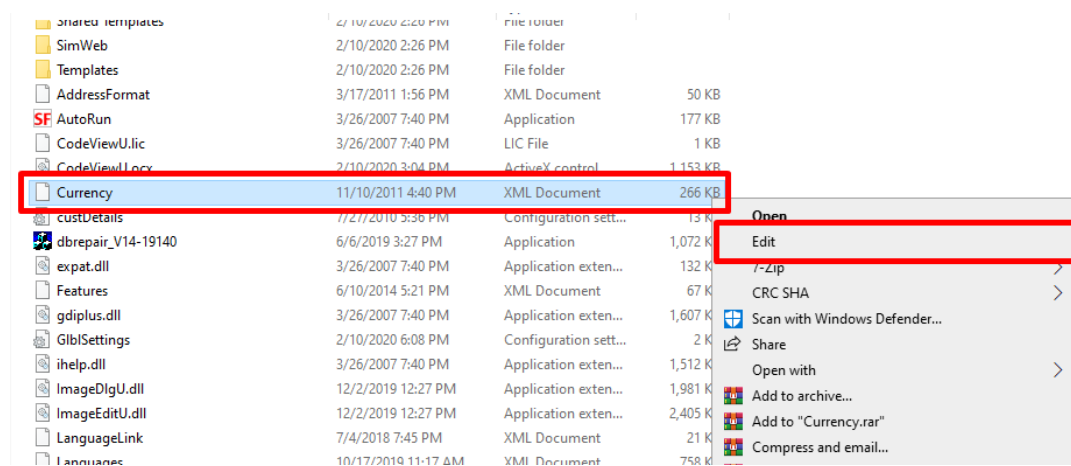

6. The Currency.xml file will open in **Notepad** as plain text.

7. Click inside the text area in Notepad and then press **CTRL+Home** simultaneously so you are able to start from the top-most part of the text.

- Click 'Edit' menu » select 'Replace'

As an example, we are changing **NKr** to **NOK**.

- You will see the 'Find and Replace' dialog box, type **NKr** in the Find what: box

- Type **NOK** within the Replace with: box.