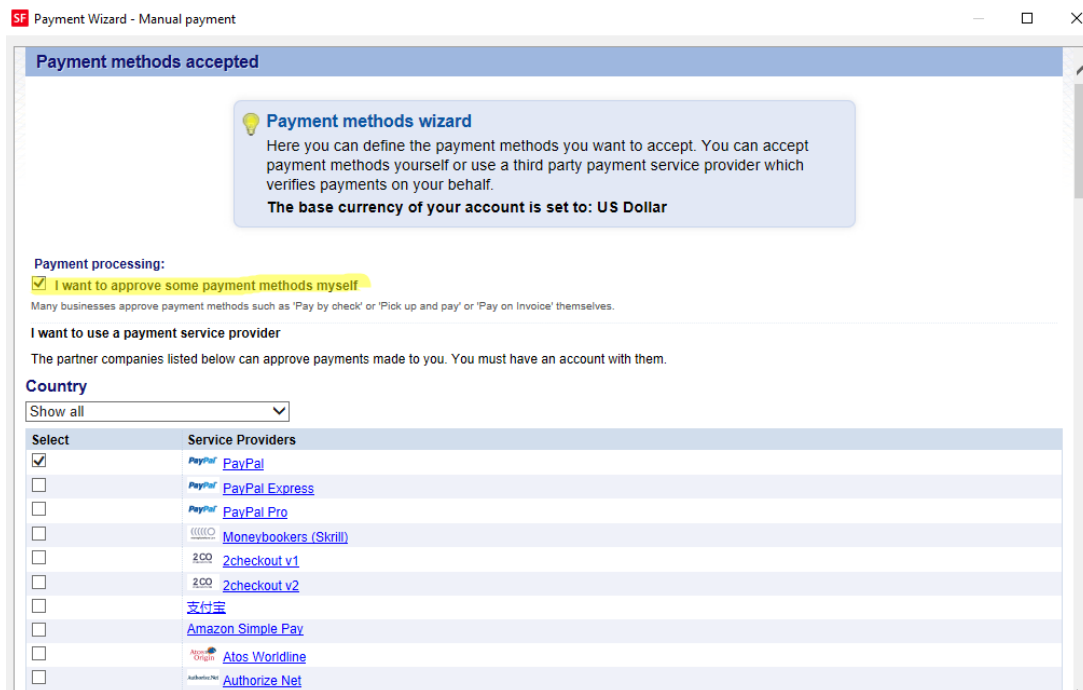

## How to edit "bank transfer" payment method names under Manual Payments

Merliza N. - 2021-12-08 - Payment Settings

The ability to edit the bank transfer payment method name(s) only applies to any active/paid ShopFactory Total Care account and paid GlobeCharge accounts. A new feature in the payment methods setup wizard is to allow you to create/define your own manual payment method names for these "bank transfer" options.

- Then go to the next screen. You will find a list of payment methods there in the Manual payment section
- In the list of manual payments, you will find 5 other "Bank transfer" options. Notice that the payment method name is a text box in which you can enter your own payment name.