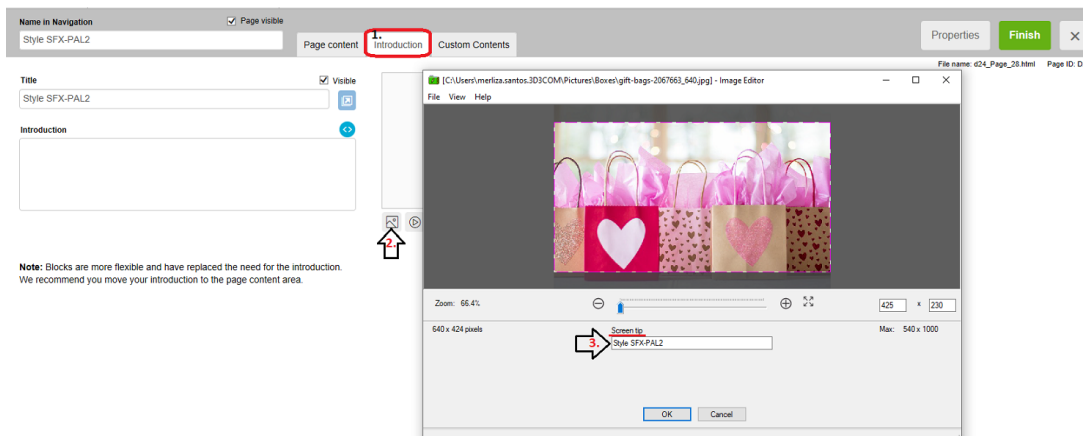

Page Images

- Select the page at the left-tree menu
- Click 'Edit Page' -> select the **Introduction** tab
- Add an image and enter the ALT tag in the Screentip box -> click OK