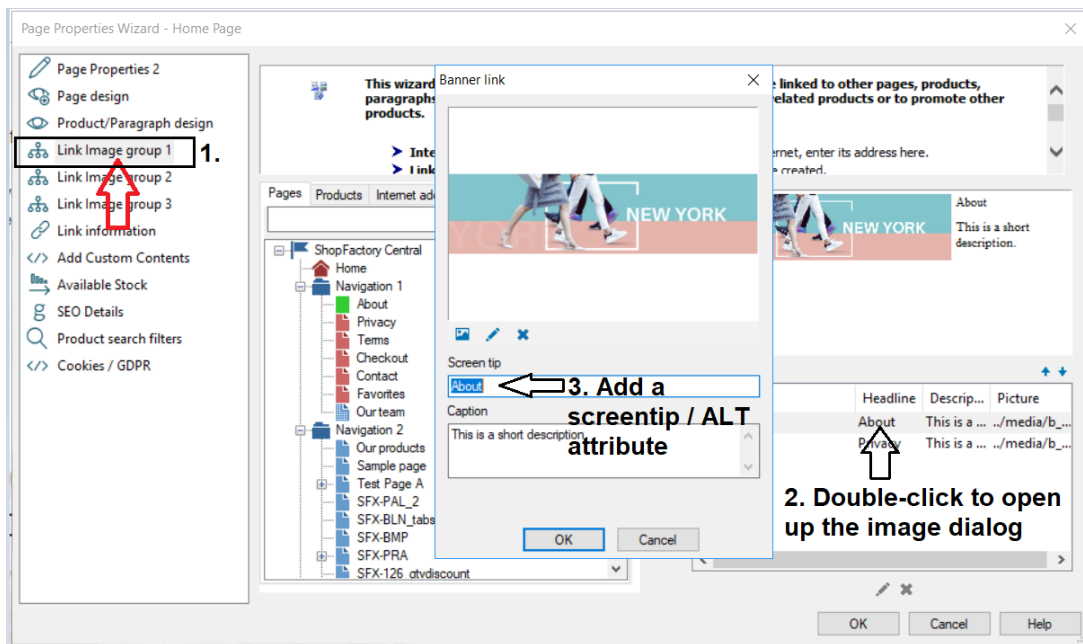

#### **Product Images**

- Open your shop in ShopFactory
- At the left tree menu, select a page with Products
- Select a product and click on EDIT PRODUCT
- Click on the **image** button to open the Image dialog
- Add a proper SCREENTIP - this is used as Alt image tag

### Link Images

If you have added Link Image Groups - then you also need to edit the Screentip:

- Select the page with Link Image Group
- Click EDIT PAGE
- Click on PROPERTIES button (top right)
- Select Link Image Group 1 for example, and then double click existing image links and add the Screentip