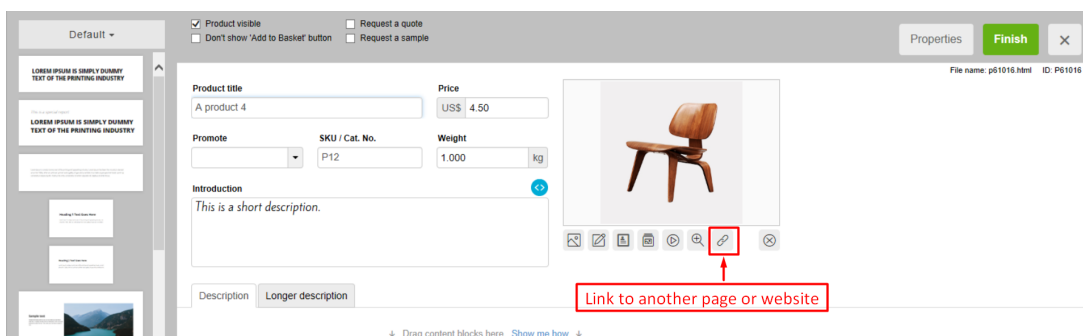

For example, on your homepage, you can feature products or categories that are linked to a specific page in the shop or to an external website.

This can be done by adding paragraphs with linked image using a column-display product style such as **SFX-PAL**, **SFX-LITE**, **SFX-PIN**

- Open your shop in ShopFactory

- At the left tree menu, select the page you want to add paragraph links -> right-click and select a **"Product/Paragraph style"** -> choose any grid display such as *SFX-LITE* variation 1 -> click OK.

- Now, click on Add Product dropdown arrow, select -> **"Add Paragraph"**

- Select the image you want to use for your paragraph
- In the product properties, locate the image editing toolbar and click on the “**Link to another page or website**” button