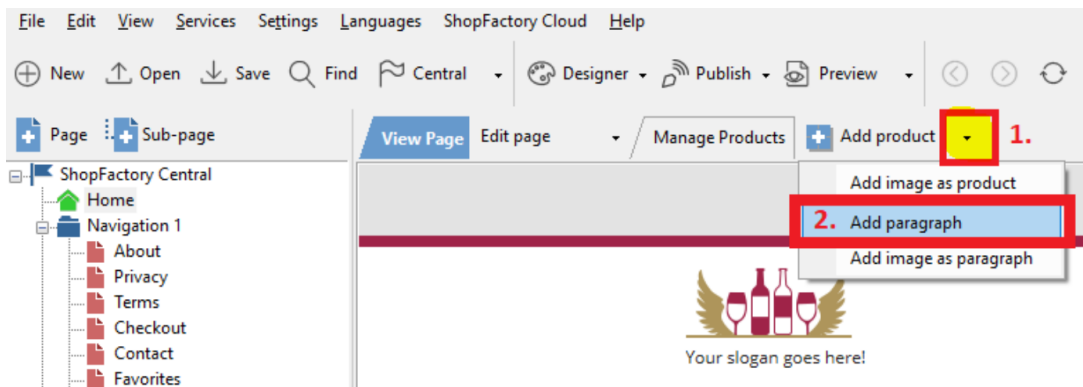

- Select the image you want to use for your paragraph
- In the product properties, locate the image editing toolbar and click on the “**Link to another page or website**” button