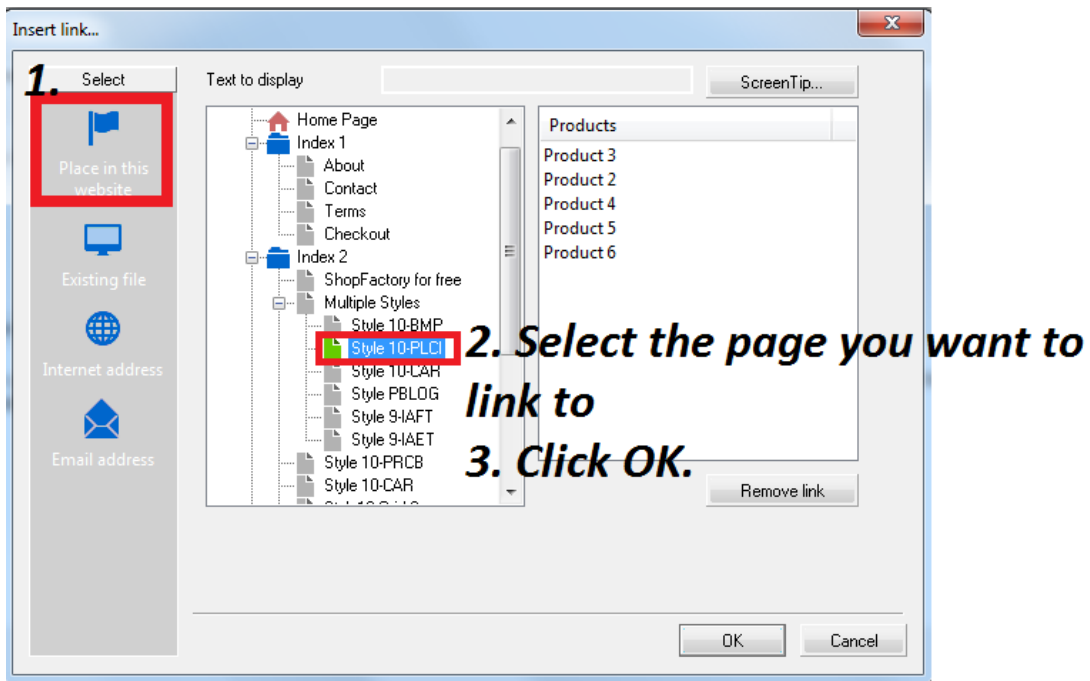

*Repeat above steps for all other paragraph links.