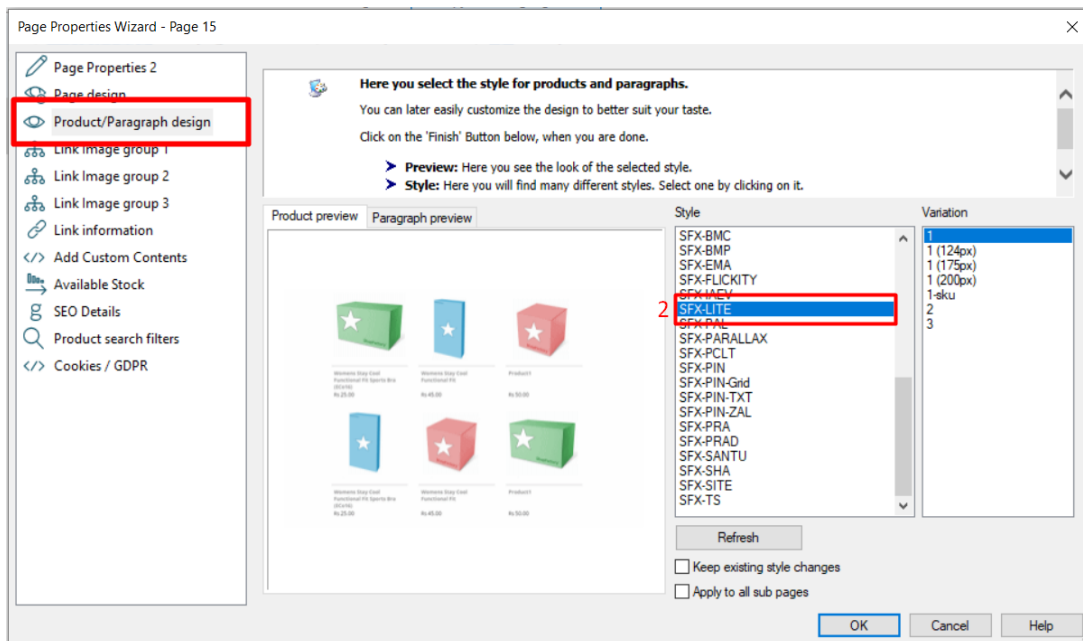

Base de conocimiento > Páginas y productos > EN-Inserting Paragraphs/Products that are linked to a page in the shop or external website

EN-Inserting Paragraphs/Products that are linked to a page in the shop or external website

Jobelle C. - 2021-11-16 - Páginas y productos

In ShopFactory, you can have image links using Paragraph/Product with column-display productloop style. This is commonly used to feature pages and products or add quick links to a category or a product.

For example, on your homepage, you can feature products or categories that are linked to a specific page in the shop or to an external website.

This can be done by adding paragraphs with linked image using a column-display product style such as **SFX-PAL**, **SFX-LITE**, **SFX-PIN**

- Open your shop in ShopFactory

- At the left tree menu, select the page you want to add paragraph links -> right-click and select a **"Product/Paragraph style"** -> choose any grid display such as *SFX-LITE* variation 1 -> click OK.

- Now, click on Add Product dropdown arrow, select -> **"Add Paragraph"**