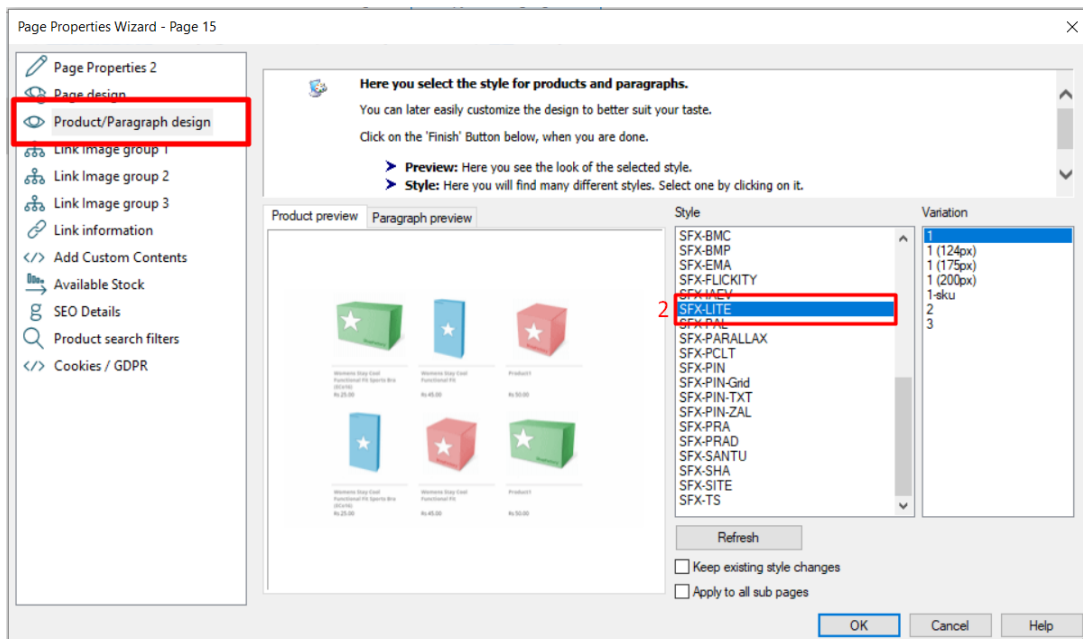

Base de conocimiento > Páginas y productos > EN-Inserting Paragraphs/Products that are linked to a page in the shop or external website

EN-Inserting Paragraphs/Products that are linked to a page in the shop or external website

Jobelle C. - 2021-11-16 - Páginas y productos

In ShopFactory, you can have image links using Paragraph/Product with column-display productloop style. This is commonly used to feature pages and products or add quick links to a category or a product.

For example, on your homepage, you can feature products or categories that are linked to a specific page in the shop or to an external website.

This can be done by adding paragraphs with linked image using a column-display product style such as **SFX-PAL**, **SFX-LITE**, **SFX-PIN**

- Open your shop in ShopFactory

- At the left tree menu, select the page you want to add paragraph links -> right-click and select a **"Product/Paragraph style"** -> choose any grid display such as *SFX-LITE* variation 1 -> click OK.

- Now, click on Add Product dropdown arrow, select -> **"Add Paragraph"**