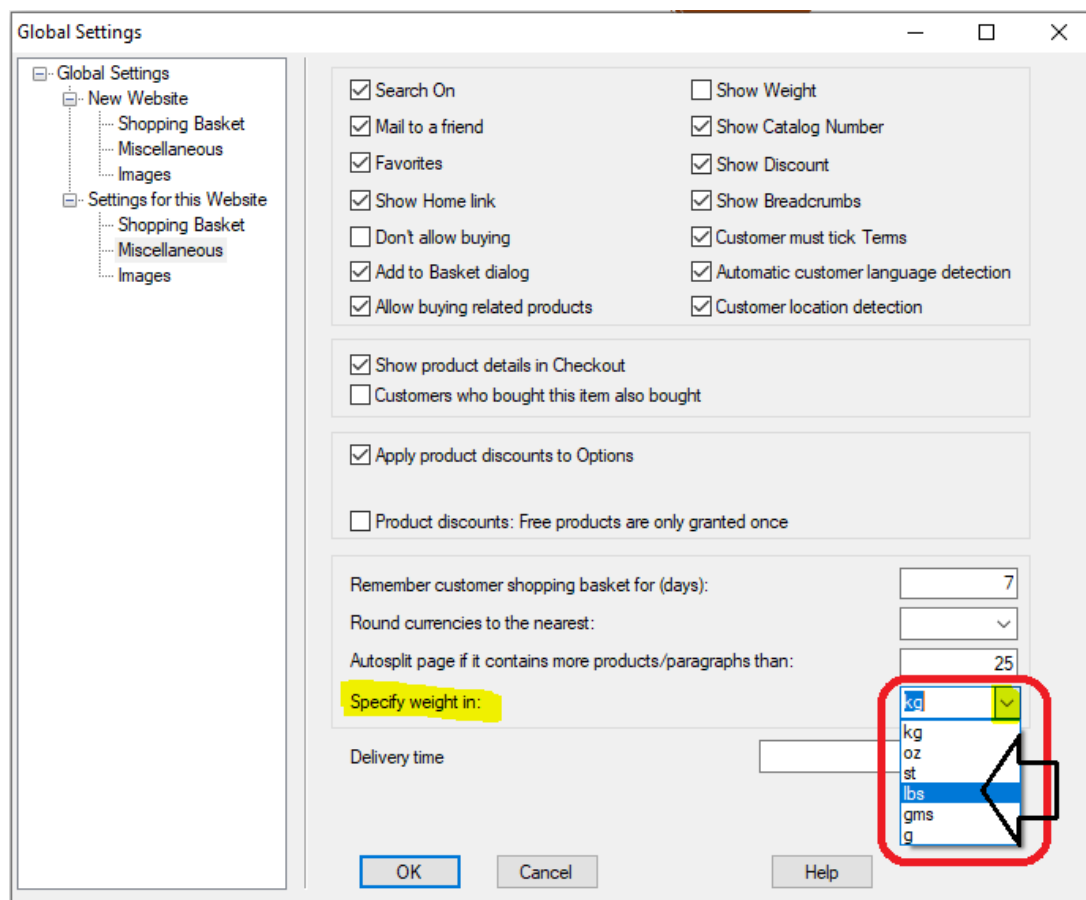

How do I change the weight unit in my shop?

Merliza N. - 2021-03-02 - Diversos

In ShopFactory, the weight for a product is set to kilos (Kgs). For example, if you want to specify the product weight in pounds (lbs) - you can either set your weight unit in Kilograms, Grams, Pounds, or Ounces. This can be changed in Global settings and applied to the current shop.

1. Click the Settings button in the top toolbar -> select Global Settings from the drop-down menu.

2. Select "Settings for this website" (to change for only this website) -> click on

Miscellaneous

3. Locate the 'Specify weight in:' section with a drop-down box -> select the weight -> click OK