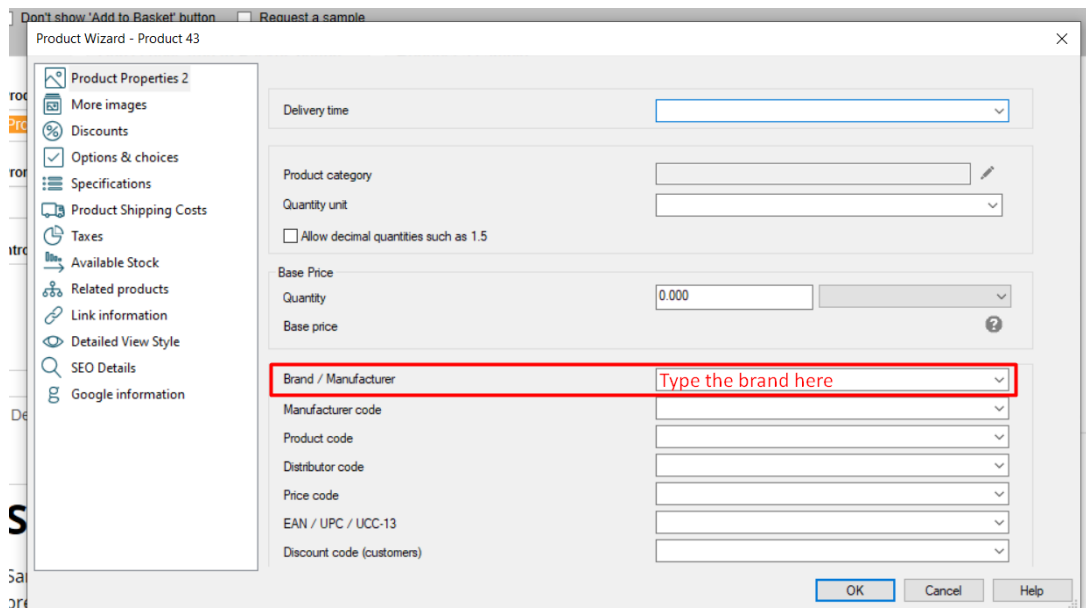

Base de conocimiento > Páginas y productos > How to Populate "Shop by Brand" page and how to turn it off?

How to Populate "Shop by Brand" page and how to turn it off?

Elenor A. - 2021-12-27 - Páginas y productos

Shop by Brand is a special page supported in ShopFactory 9/10 Gold product which will allow your customers to shop by manufacturer or by brand.

Please note that your Hosting account must have PHP enabled for this function to work properly.

To populate this page, please follow this procedure:

- Open your shop in ShopFactory
- Add your products, click Properties
- Assign a manufacturer name for each group of product
- Enter name of brand in Brand/Manufacturer field

*** Do this for all other products in your shop.

- Click Ok
- Publish your shop.

NOTE: Your Host/server must support PHP for this feature to work - the brands will be auto-populated once the shop is uploaded online. Local and internal preview will not show the