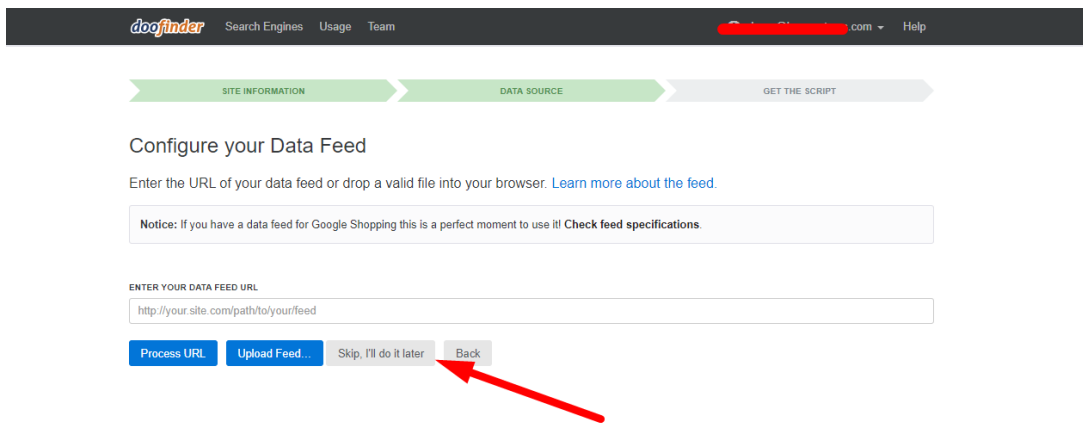

D. Pour «Obtenir le script», cliquez sur «Ignorer cette étape et terminer».

E. Dans l'étape suivante, vous aurez également besoin de votre Zone. Allez dans "Autres intégrations" / IFrame. Récupérez la zone à partir de là, comme indiqué dans l'image ci-dessous. Cela devrait être us1 ou eu1.