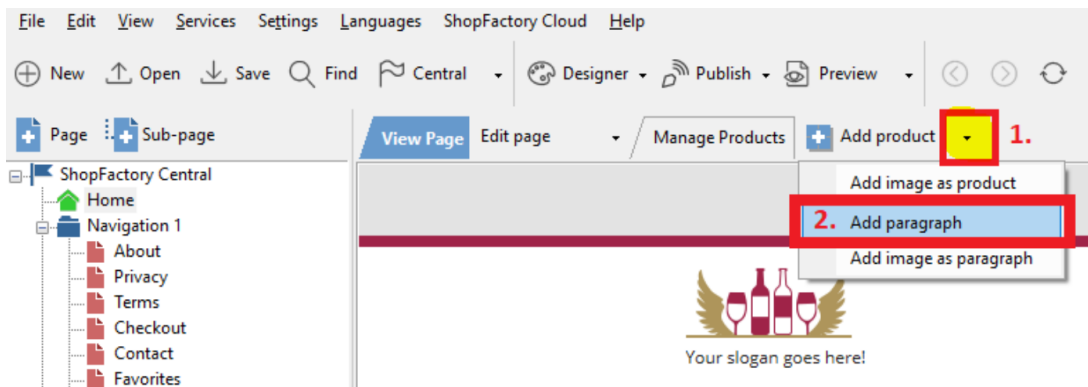

- Select the image you want to use for your paragraph
- In the product properties, locate the image editing toolbar and click on the “**Link to another page or website**” button