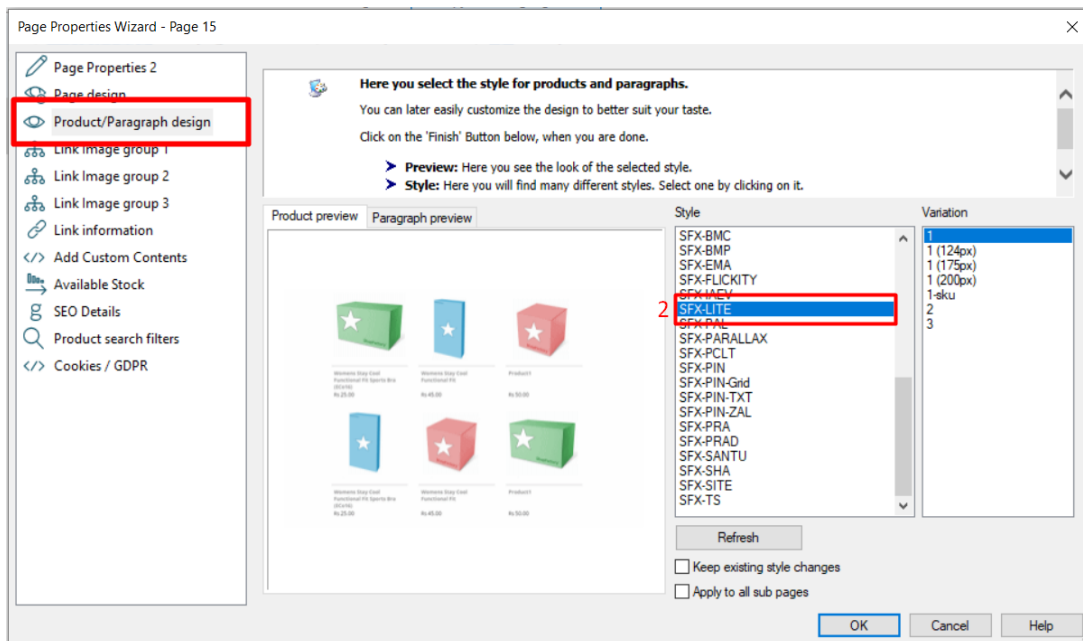

Knowledge base > Pages and Products > EN-Inserting Paragraphs/Products that are linked to a page in the shop or external website

EN-Inserting Paragraphs/Products that are linked to a page in the shop or external website

Jobelle C. - 2021-11-16 - Pages and Products

In ShopFactory, you can have image links using Paragraph/Product with column-display productloop style. This is commonly used to feature pages and products or add quick links to a category or a product.

For example, on your homepage, you can feature products or categories that are linked to a specific page in the shop or to an external website.

This can be done by adding paragraphs with linked image using a column-display product style such as **SFX-PAL**, **SFX-LITE**, **SFX-PIN**

- Open your shop in ShopFactory

- At the left tree menu, select the page you want to add paragraph links -> right-click and select a **"Product/Paragraph style"** -> choose any grid display such as *SFX-LITE* variation 1 -> click OK.

- Now, click on Add Product dropdown arrow, select -> **"Add Paragraph"**