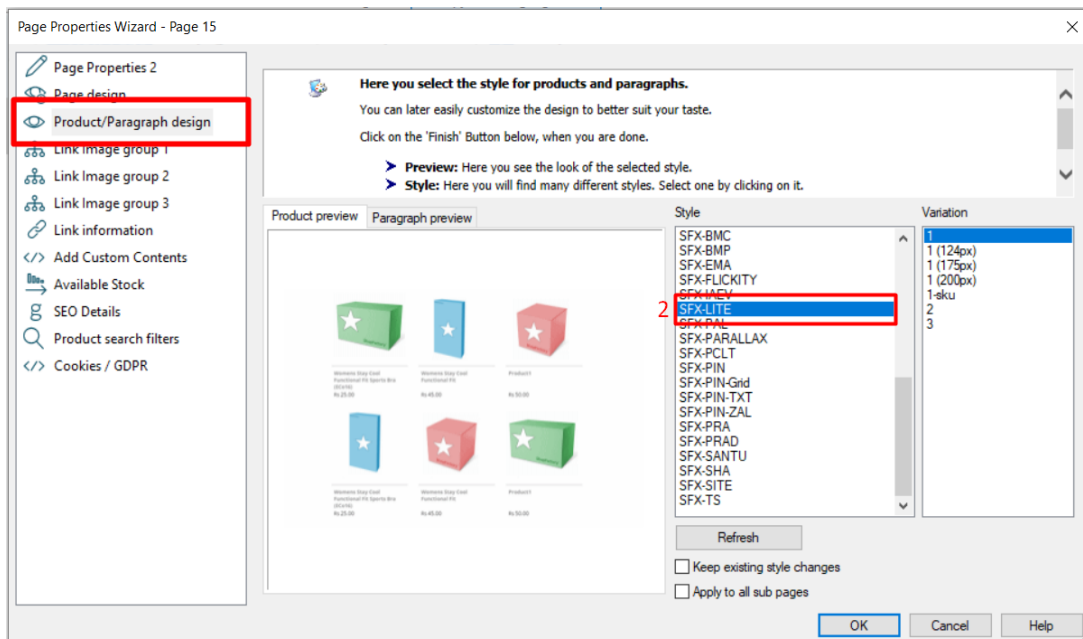

Knowledge base > Pages and Products > EN-Inserting Paragraphs/Products that are linked to a page in the shop or external website

EN-Inserting Paragraphs/Products that are linked to a page in the shop or external website

Jobelle C. - 2021-11-16 - Pages and Products

In ShopFactory, you can have image links using Paragraph/Product with column-display productloop style. This is commonly used to feature pages and products or add quick links to a category or a product.

For example, on your homepage, you can feature products or categories that are linked to a specific page in the shop or to an external website.

This can be done by adding paragraphs with linked image using a column-display product style such as **SFX-PAL**, **SFX-LITE**, **SFX-PIN**

- Open your shop in ShopFactory

- At the left tree menu, select the page you want to add paragraph links -> right-click and select a **"Product/Paragraph style"** -> choose any grid display such as *SFX-LITE* variation 1 -> click OK.

- Now, click on Add Product dropdown arrow, select -> **"Add Paragraph"**