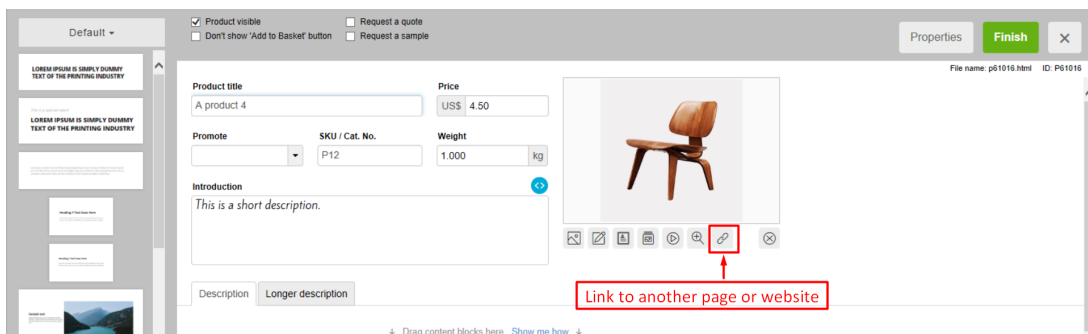

For example, on your homepage, you can feature products or categories that are linked to a specific page in the shop or to an external website.

This can be done by adding paragraphs with linked image using a column-display product style such as **SFX-PAL**, **SFX-LITE**, **SFX-PIN**

- Open your shop in ShopFactory

- At the left tree menu, select the page you want to add paragraph links -> right-click and select a **"Product/Paragraph style"** -> choose any grid display such as *SFX-LITE* variation 1 -> click OK.

- Now, click on Add Product dropdown arrow, select -> **"Add Paragraph"**

- Select the image you want to use for your paragraph
- In the product properties, locate the image editing toolbar and click on the “**Link to another page or website**” button