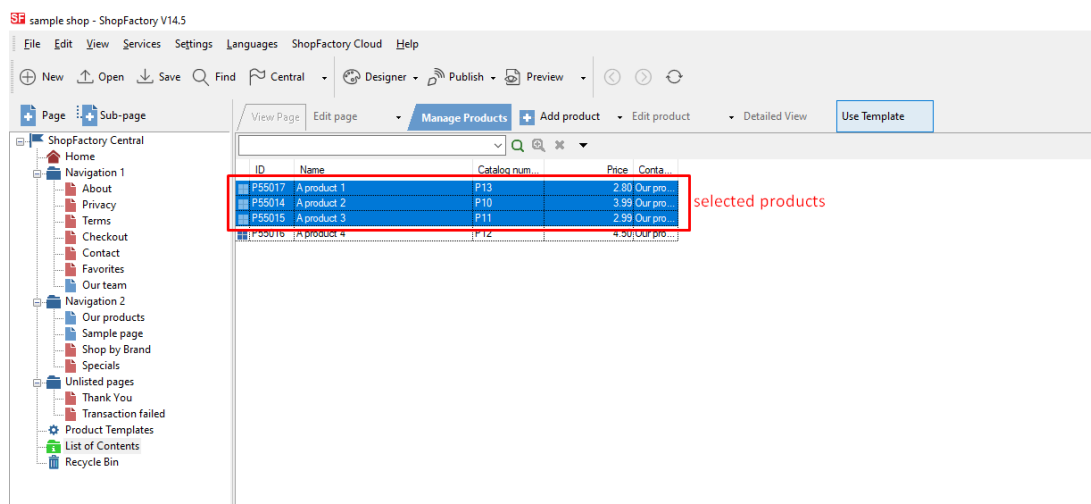

3. Select Products you want to export

4. Right click on the selected products -> click "EXPORT ALL SELECTED PRODUCTS"