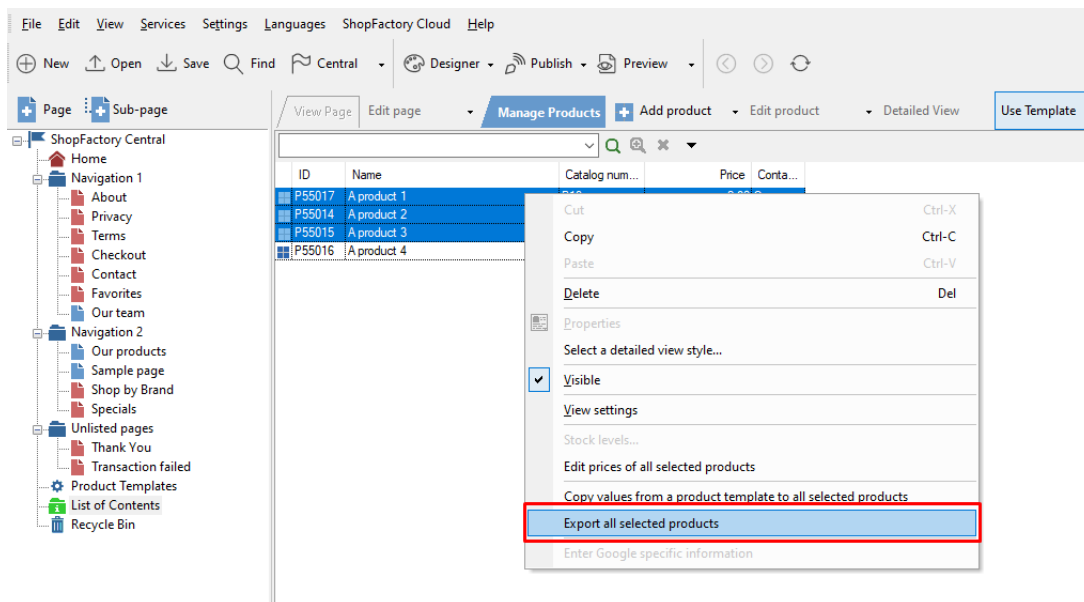

5. Save it as an XML file

B. How to import products within ShopFactory:

1. Run ShopFactory application
2. Select the shop you want to import the products into
3. Click FILE menu -> select **IMPORT PRODUCTS...** (or if you want the department names as well, select "**Import another SF shop with departments...**")