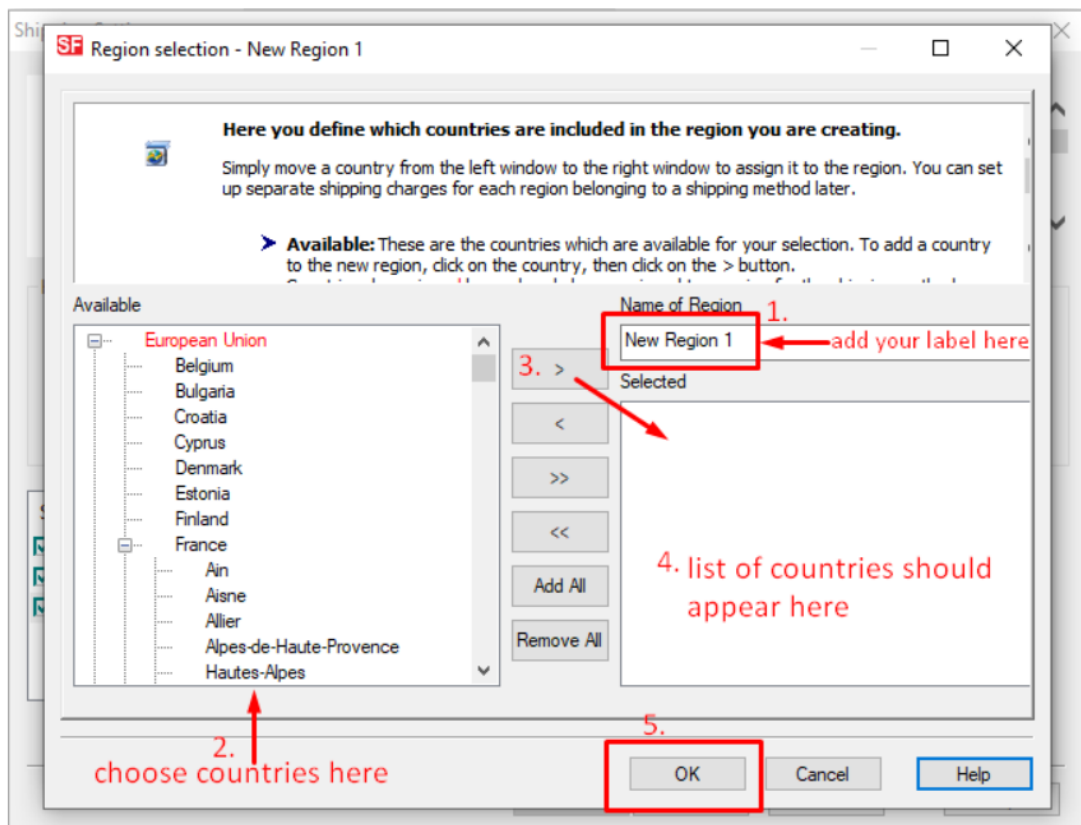

## How do I limit the list of countries that I ship to?

Elenor A. - 2021-12-08 - Shipping and Taxes

You can limit the country or region where you ship your products to and visitors from other countries will not be able to order from your shop by setting your Shipping method properly. Please follow the steps I have outlined below:

1. Open your shop in ShopFactory
2. Click on Central -> Shipping Charges -> Enter my own shipping charges - (This is the only option you can choose to be able to limit shipping to a certain country).

3. Click the Shipping method you want to set up. In this example, click Express to highlight it (as in the figure above) and click 'Edit' button (see figure below).

4. If you only want to ship to a local region, then Click the Rest of the World check box to remove the tick mark (as per below). It will be de-activated if you cannot see a check inside the box.

5. If you want to reduce the list of countries then click on add "+" button to add a new region (or edit existing one by clicking on it and clicking the edit button)

All charges you enter for any shipping method will now only apply to customers living in the region you have selected.

**Select a region**

- Economy
  - Local Region
- Air
  - Local Region
- Express
  - Local Region