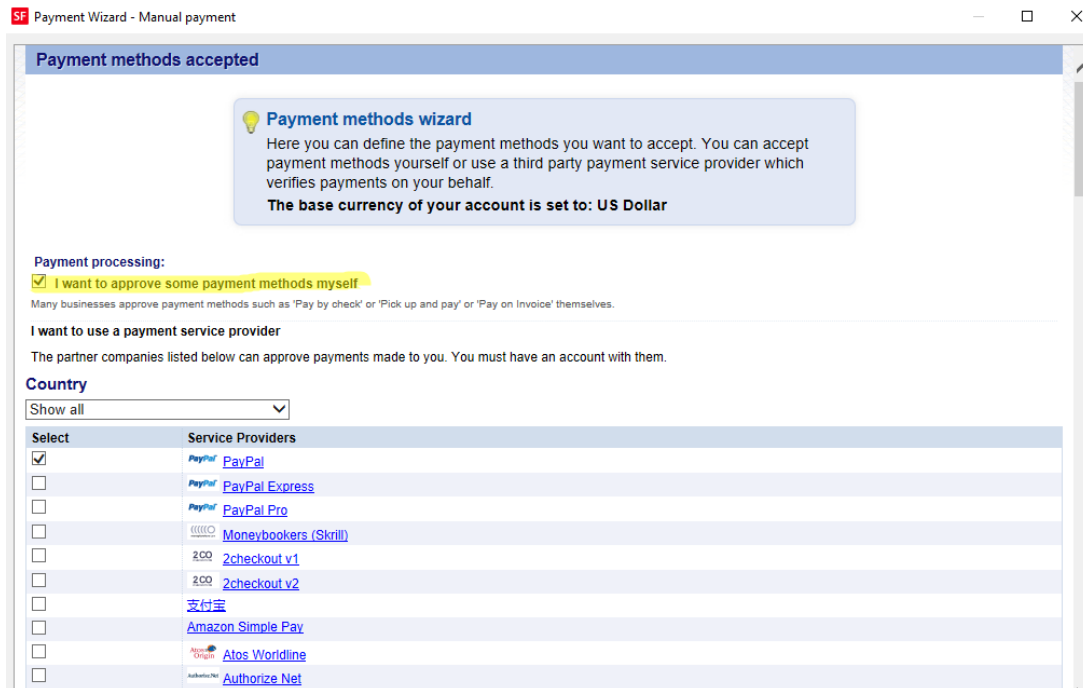

## How to edit "bank transfer" payment method names under Manual Payments

Merliza N. - 2021-12-08 - Payment Settings

The ability to edit the bank transfer payment method name(s) only applies to any active/paid ShopFactory Total Care account and paid GlobeCharge accounts. A new feature in the payment methods setup wizard is to allow you to create/define your own manual payment method names for these "bank transfer" options.

- Then go to the next screen. You will find a list of payment methods there in the Manual payment section
- In the list of manual payments, you will find 5 other "Bank transfer" options. Notice that the payment method name is a text box in which you can enter your own payment name.