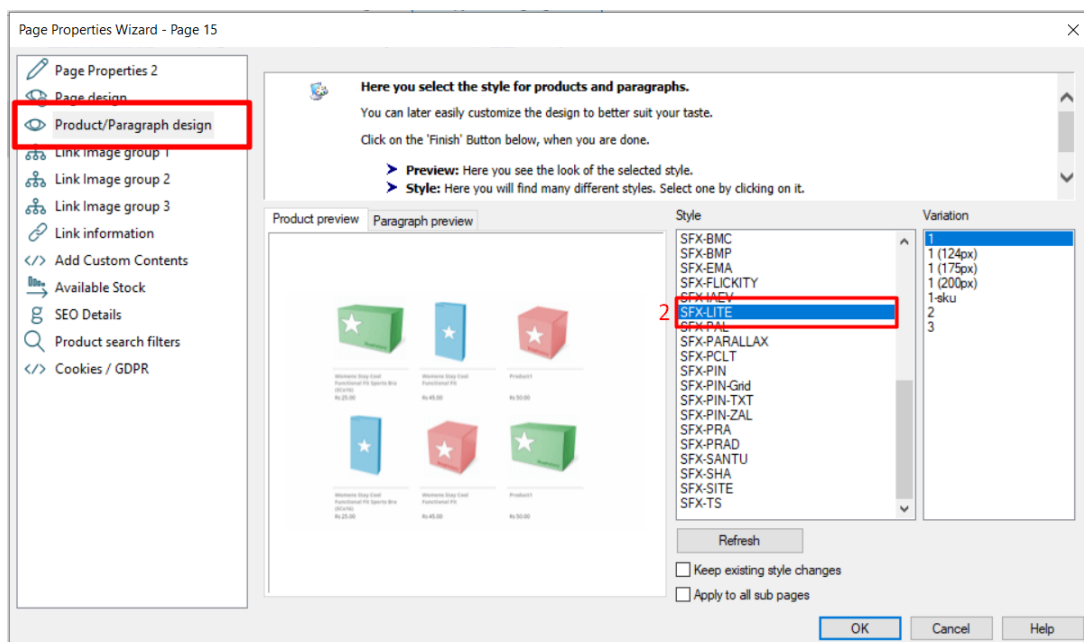

Kennisbank > Pagina's en producten > EN-Inserting Paragraphs/Products that are linked to a page in the shop or external website

EN-Inserting Paragraphs/Products that are linked to a page in the shop or external website

Jobelle C. - 2021-11-16 - Pagina's en producten

In ShopFactory, you can have image links using Paragraph/Product with column-display productloop style. This is commonly used to feature pages and products or add quick links to a category or a product.

For example, on your homepage, you can feature products or categories that are linked to a specific page in the shop or to an external website.

This can be done by adding paragraphs with linked image using a column-display product style such as **SFX-PAL**, **SFX-LITE**, **SFX-PIN**

- Open your shop in ShopFactory

- At the left tree menu, select the page you want to add paragraph links -> right-click and select a **"Product/Paragraph style"** -> choose any grid display such as *SFX-LITE* variation 1 -> click OK.

- Now, click on Add Product dropdown arrow, select -> **"Add Paragraph"**