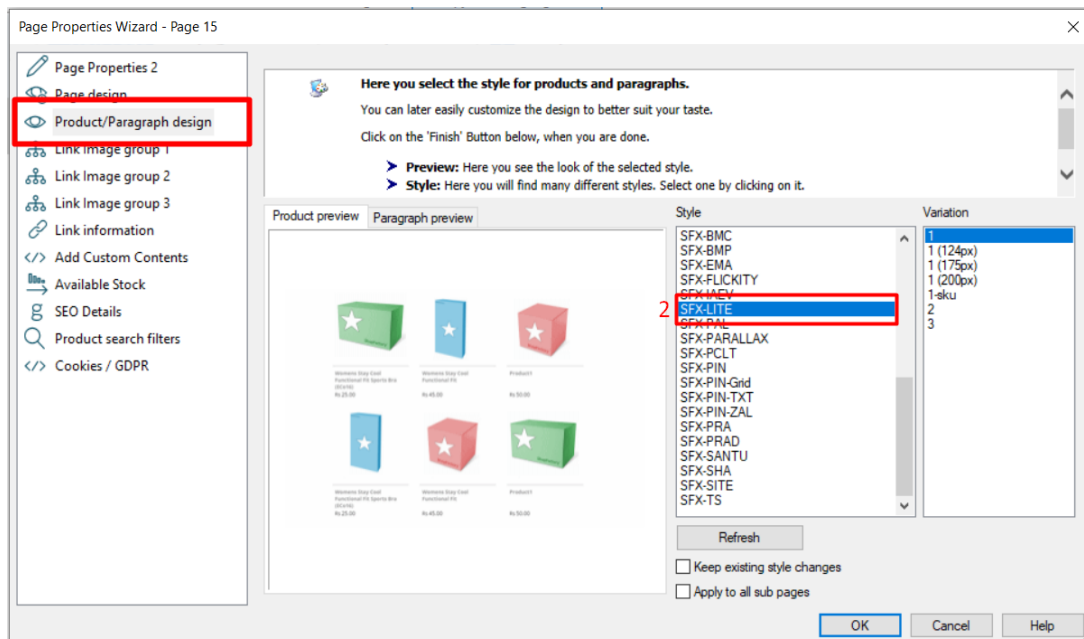

Kennisbank > Pagina's en producten > EN-Inserting Paragraphs/Products that are linked to a page in the shop or external website

EN-Inserting Paragraphs/Products that are linked to a page in the shop or external website

Jobelle C. - 2021-11-16 - Pagina's en producten

In ShopFactory, you can have image links using Paragraph/Product with column-display productloop style. This is commonly used to feature pages and products or add quick links to a category or a product.

For example, on your homepage, you can feature products or categories that are linked to a specific page in the shop or to an external website.

This can be done by adding paragraphs with linked image using a column-display product style such as **SFX-PAL**, **SFX-LITE**, **SFX-PIN**

- Open your shop in ShopFactory

- At the left tree menu, select the page you want to add paragraph links -> right-click and select a **"Product/Paragraph style"** -> choose any grid display such as *SFX-LITE* variation 1 -> click OK.

- Now, click on Add Product dropdown arrow, select -> **"Add Paragraph"**