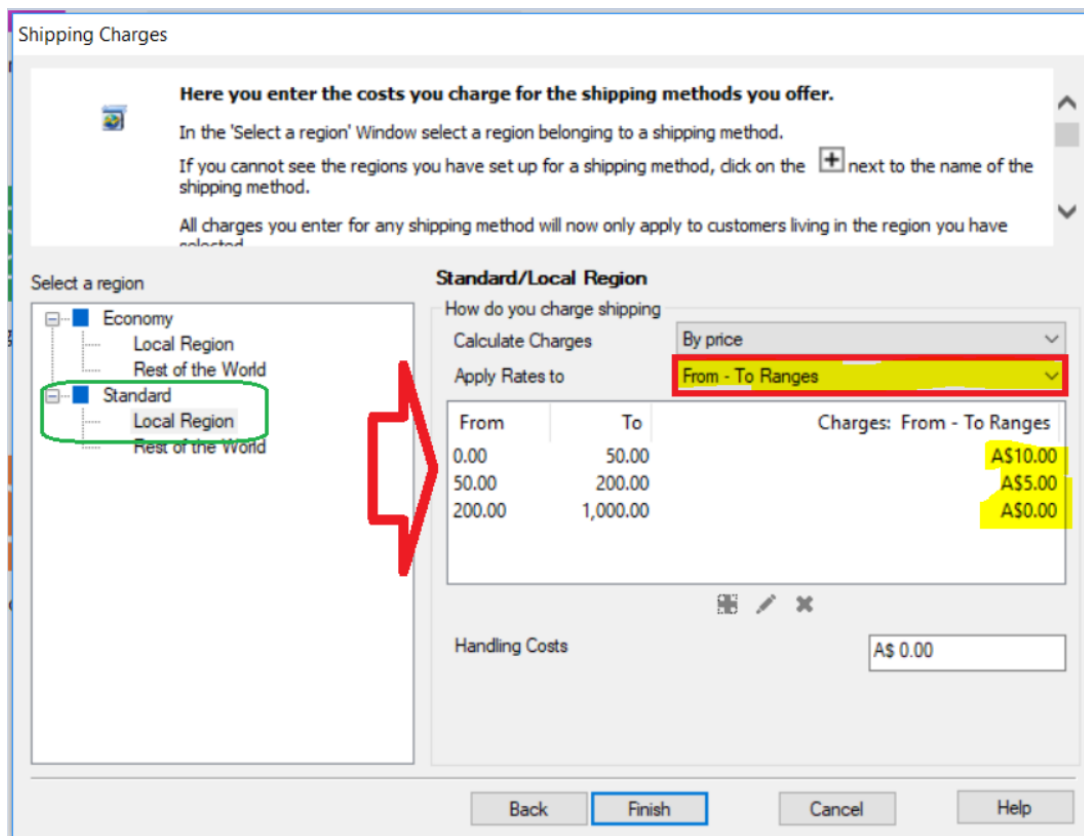

3. As soon as you enable a shipping method, you will be asked to "Setup the regions you want to ship to", i.e. **Local Region** and/or **Rest of the world** (outside merchant country)

- Select the countries you want to ship the products into and click OK

- If you are prompted, "Will this method be available for all products?" - click Yes / No.

4. Click NEXT

5. At the "**Apply Rates to:**" - select "**From - To Ranges**"

Now you set up the charges in the window below